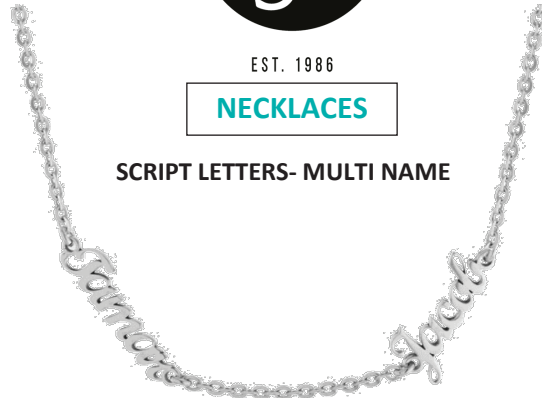

8 NAMES

24"+2" EXT
441696V-8-24+2--
\$214.50

HOUSE OF JEWELLERY

EST. 1986

NECKLACES

SCRIPT LETTERS- MULTI NAME

1 NAME

SIZES AVAILABLE